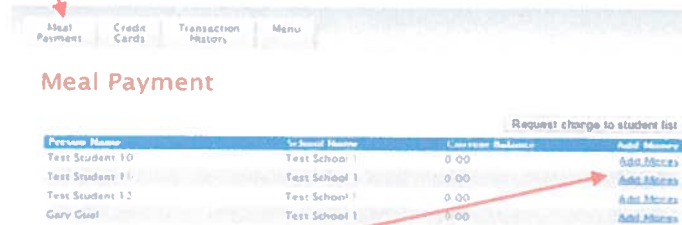

### Adding a Credit Card (A Paypal account is not required.)

1. Click on the Credit Cards tab.

2. Click on Add Credit Card.

3. Add the above information about your credit card.
4. Click Save Credit Card.
5. For safety and security, the only numbers saved on our site are the last four digits of the credit card.

### Using Your Credit Card to Add Money

1. Click on the Meal Payment tab.

2. Click on Add Money for the correct student name.
3. Use the dropdown to choose the credit card.

**Add Money**

Choose Credit Card: MasterCard 0441